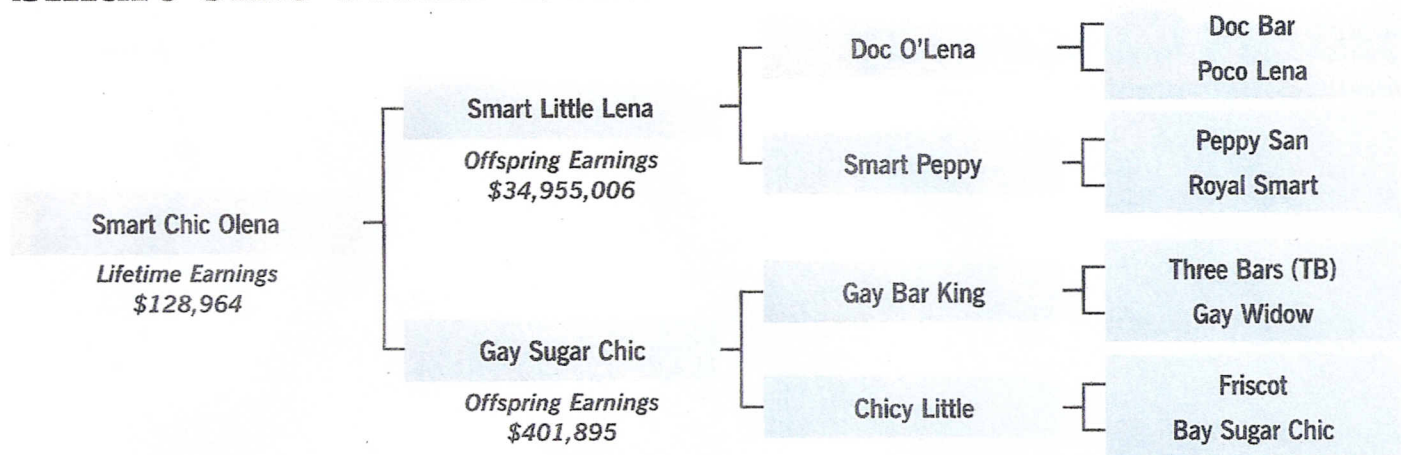

# Smart Chic Olena

AQHA 1985 Sorrel

Owned by:

**Jim Babcock**

Babcock Ranch

[www.babcockranch.com](http://www.babcockranch.com) • [office@babcockranch.com](mailto:office@babcockranch.com)

**2008 Breeding Fee: \$25,000**

## Top Offspring

A Chic In Time	\$289,890
Smart Spook	\$274,607
Chics Magic Potion	\$209,221
Chic Please	\$209,184
Smart Crackin Chic	\$190,356
Sonita Lena Chick	\$161,212
Cow E Chic	\$155,098
Smart Oakie Chic	\$153,096
Paid By Chic	\$139,646
Smartest Chic Olena	\$129,960